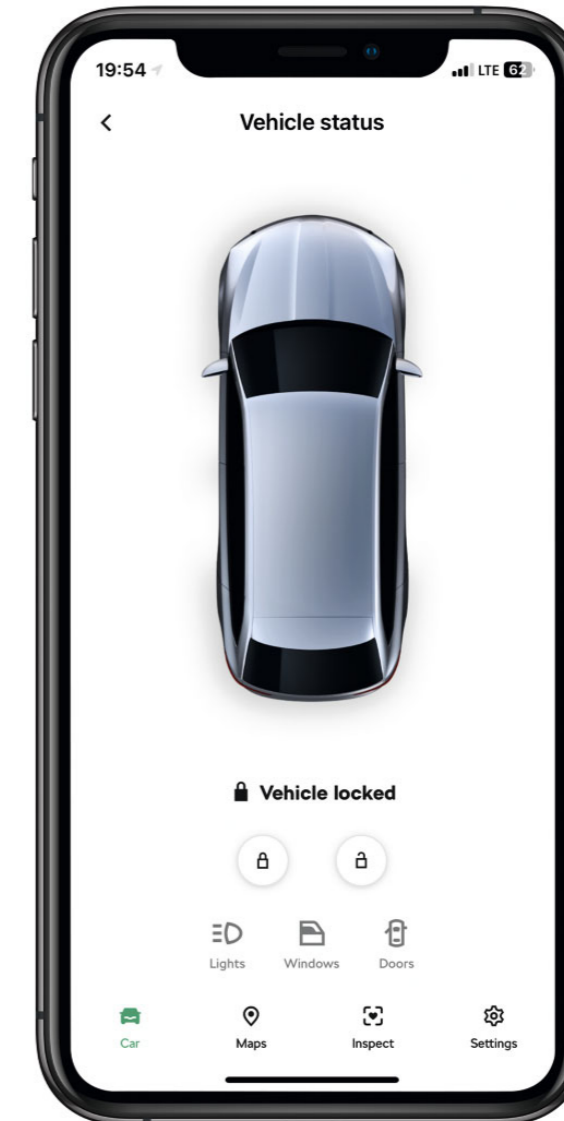

000 051 443J

MyŠkoda

Škoda connect and other digital services in your pocket.

It's about the journey, not just the destination and with the Škoda Scala, everyone in the vehicle can enjoy the trip. A connected multimedia system makes it easy to communicate with friends and family, get the information you need, and keep you and your passengers happy and entertained while you drive.

With MyŠkoda you can enjoy even greater interaction with your vehicle. Use the app to remotely check the status of your vehicle, lock or unlock it, or display its parking position. Keep track of your driving data and statistics so you can see, for example, how your monthly driven distance or fuel consumption changes. The app also offers access to the vehicle manual or allows you to interact with your preferred service partner, with a number of further functions just waiting to be explored.

With MyŠkoda in place, your car remains under your control at all times. The app is available for download via the App Store (iOS) and Google Play (Android). Škoda Connect services are available based on the ordered service bundle: Infotainment Online or Proactive Service and Remote Access.