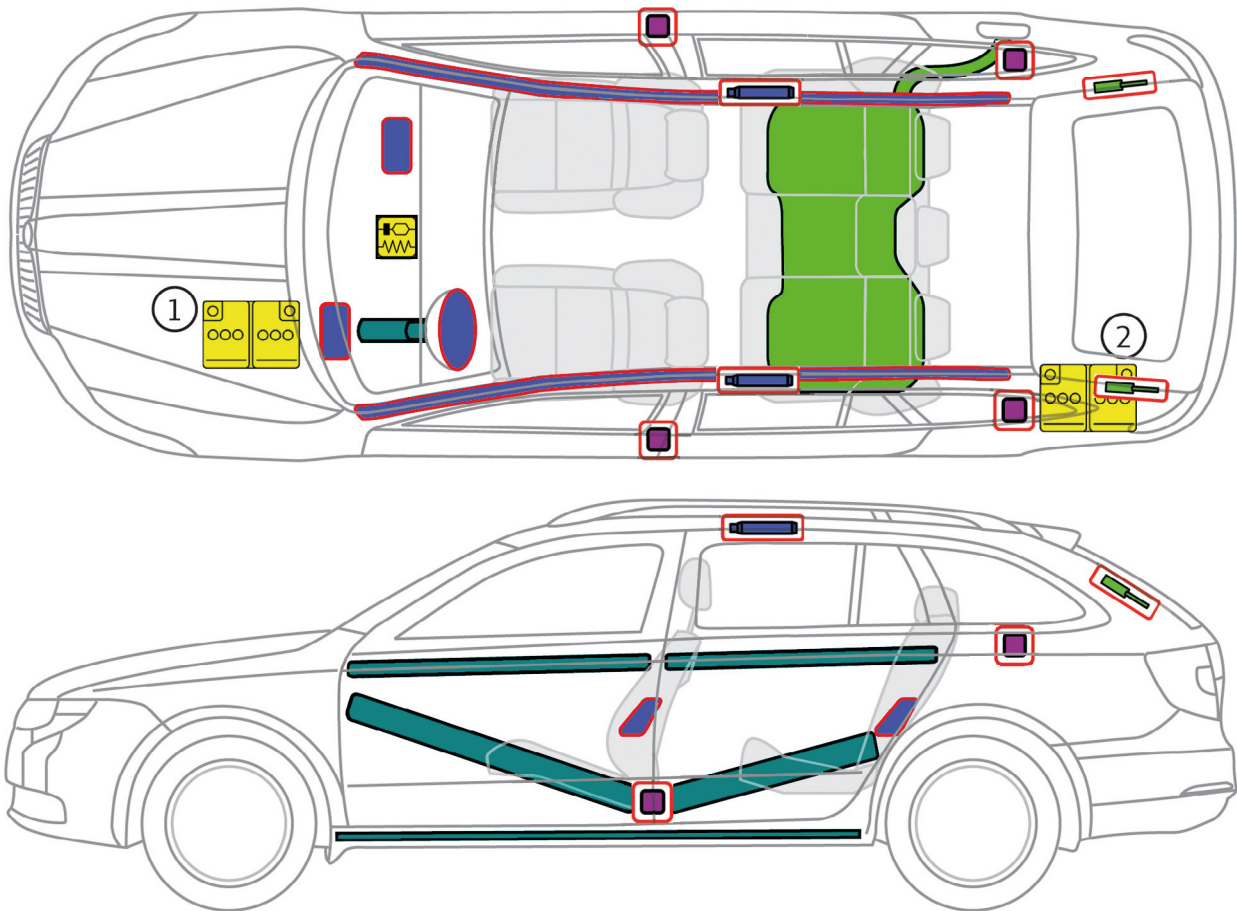

ŠKODA SUPERB COMBI II (2009 - 2015)

- ① All vehicles except engine 3.6 ltr./191 kW
- ② All vehicles with engine 3.6 ltr./191 kW

Legend

	Airbag		High strength zone		SRS control unit
	Battery low voltage		Stored gas inflator		Gas strut / Preloaded spring
	Fuel tank		Seat belt pretensioner		
		ID No.	Version No.	Version date	Page
		TMB- 3T	01	02/2016	1 of 1