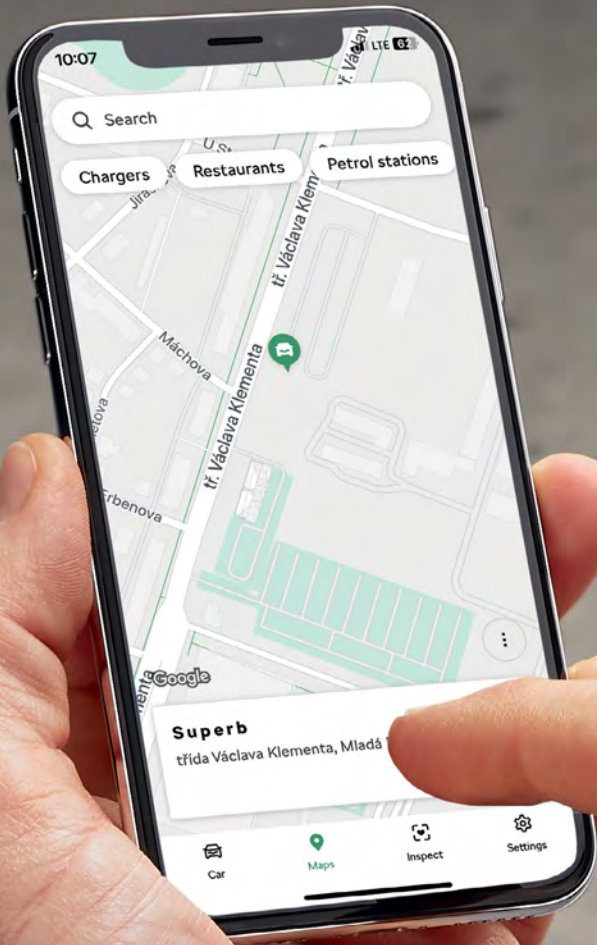

Map

Search

Charges

Restaurants

Point of Interest

19.5

2.16

AUTO

Connectivity

MyŠkoda

Škoda Connect and other digital services in your pocket.

It's about the journey, not just the destination – and with the Škoda Superb, everyone in the vehicle can enjoy the trip. A connected multimedia system makes it easy to communicate with friends and family, get the information you need, and keep you and your passengers happy and entertained while you drive.

With MyŠkoda you can enjoy even greater interaction with your vehicle. Use the app to remotely check the status of your vehicle, lock or unlock it, or display its parking position. Keep track of your driving data and statistics so you can see, for example, how your monthly driven distance or fuel consumption changes. The app also offers access to the vehicle manual or allows you to interact with your preferred service partner, with a number of further functions just waiting to be explored.

With MyŠkoda in place, your car remains under your control at all times. The app is available for download via the App Store (iOS) and Google Play (Android). Škoda Connect services are available based on the ordered service bundle: Infotainment Online or Proactive Service and Remote Access.