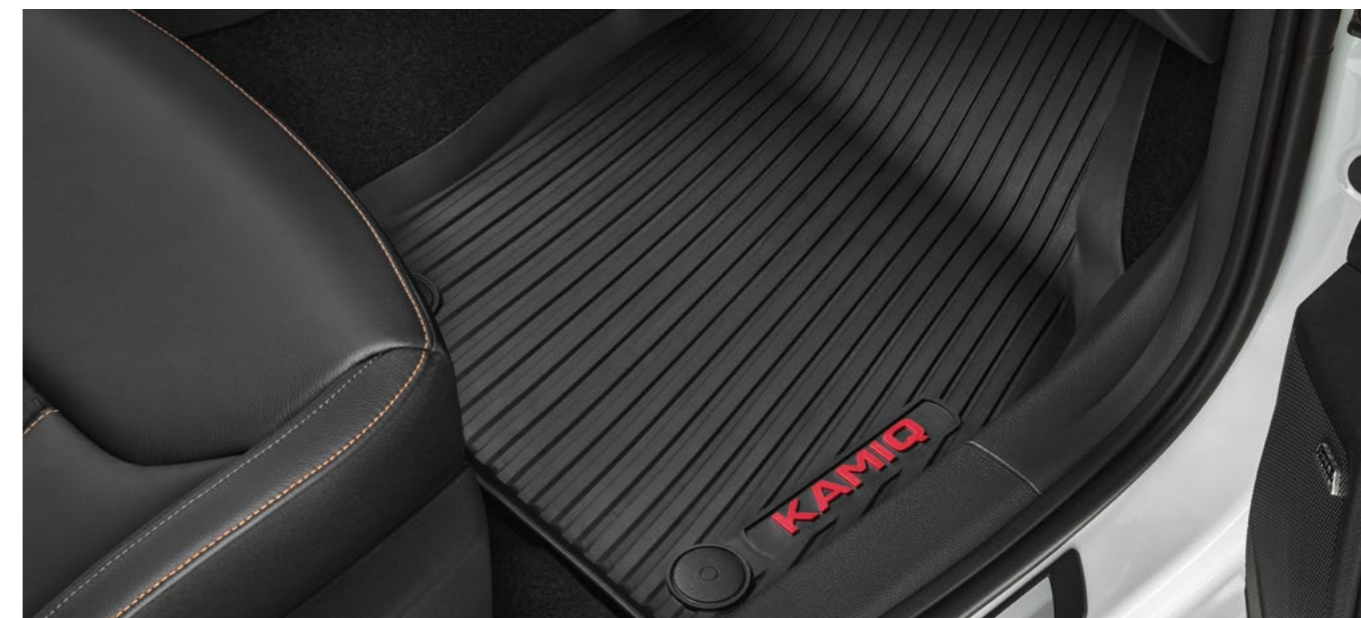

**All-weather foot
mats - red**

658 061 502B | LHD front
658 061 502C | RHD front
658 061 512A | rear