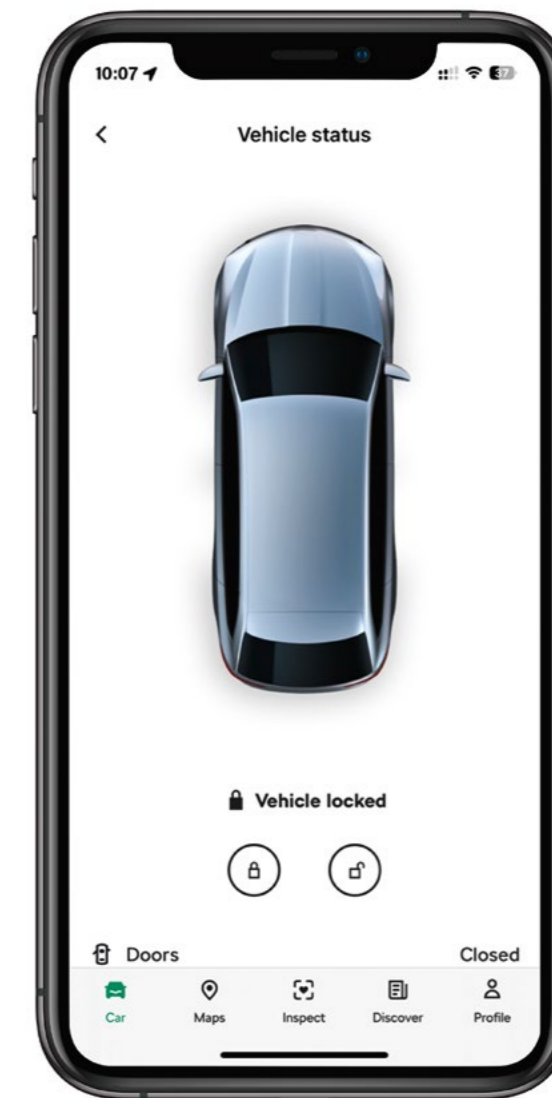

000 051 443J

MyŠkoda

Škoda connect and other digital services in your pocket.

It's about the journey, not just the destination and with the Škoda Kamiq, everyone in the vehicle can enjoy the trip. A connected multimedia system makes it easy to communicate with friends and family, get the information you need, and keep you and your passengers happy and entertained while you drive.

With MyŠkoda you can enjoy even greater interaction with your vehicle. Use the app to remotely check the status of your vehicle, lock or unlock it, or display its parking position. Keep track of your driving data and statistics so you can see, for example, how your monthly driven distance or fuel consumption changes. The app also offers access to the vehicle manual or allows you to interact with your preferred service partner, with a number of further functions just waiting to be explored.

With MyŠkoda in place, your car remains under your control at all times. The app is available for download via the App Store (iOS) and Google Play (Android). Škoda Connect services are available based on the ordered service bundle: Infotainment Online or Proactive Service and Remote Access.