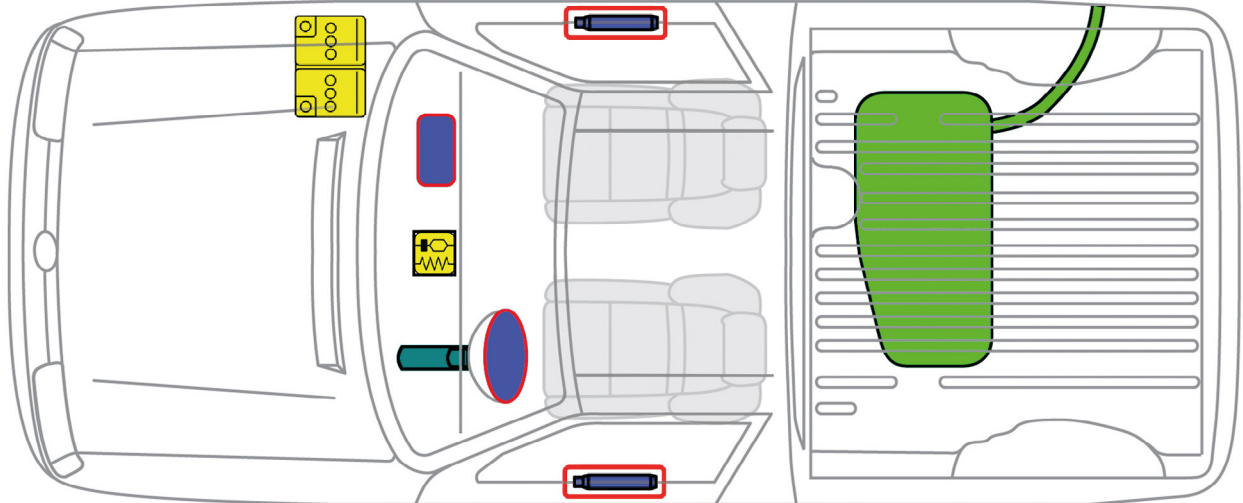

ŠKODA PICK UP (1995 - 2001)

Legend

	Airbag		High strength zone		SRS control unit
	Battery low voltage		Stored gas inflator		
	Fuel tank				