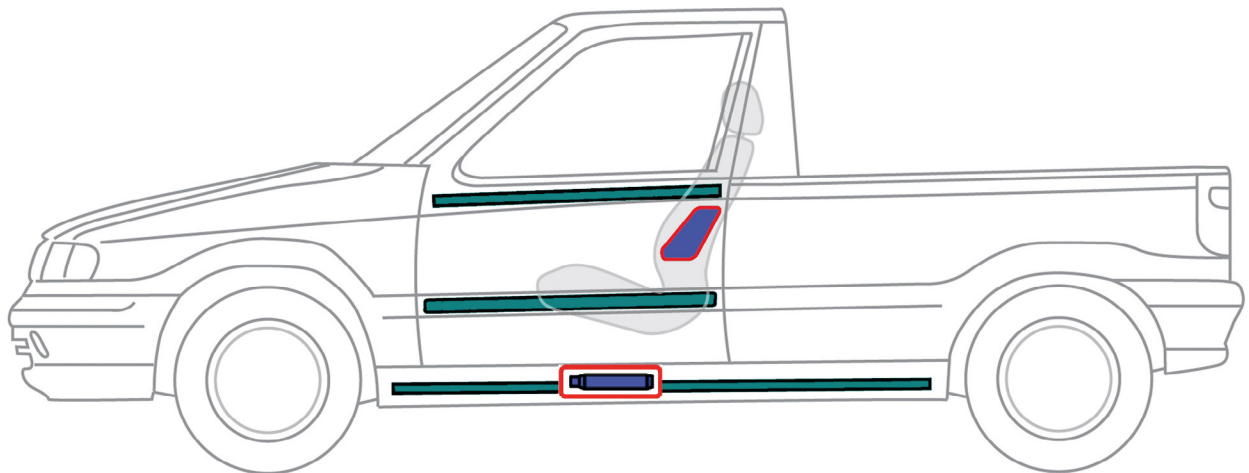

ŠKODA PICK UP (1995 - 2001)

Legend

	Airbag		High strength zone		SRS control unit
	Battery low voltage		Stored gas inflator		
	Fuel tank				