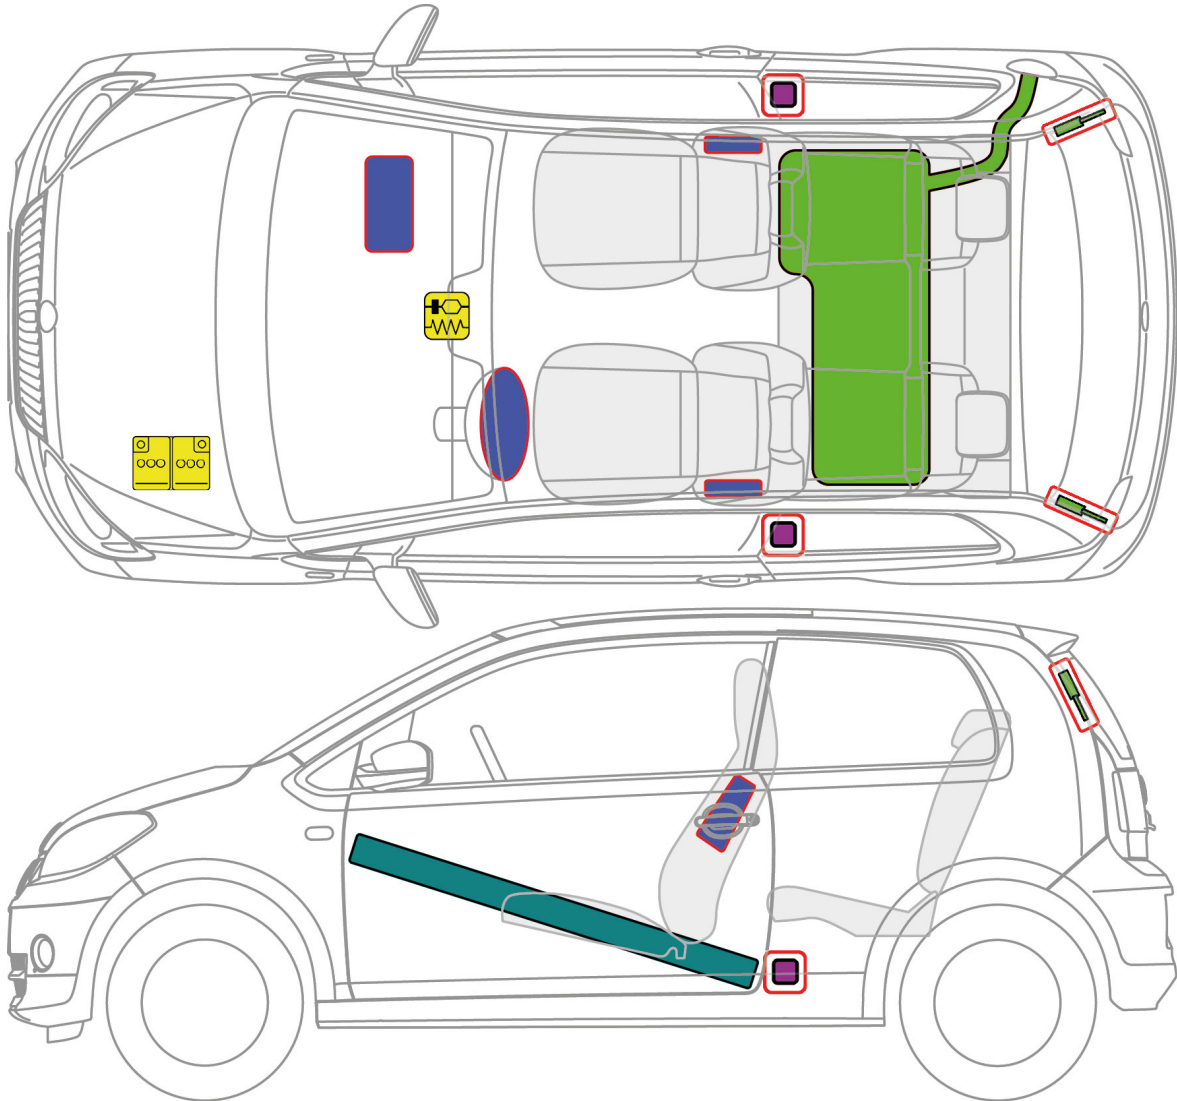

# ŠKODA CITIGO 3-door (from 2011)

Legend

	Airbag		High strength zone		SRS control unit
	Battery low voltage		Seat belt pretensioner		Gas strut / Preloaded spring
	Fuel tank				