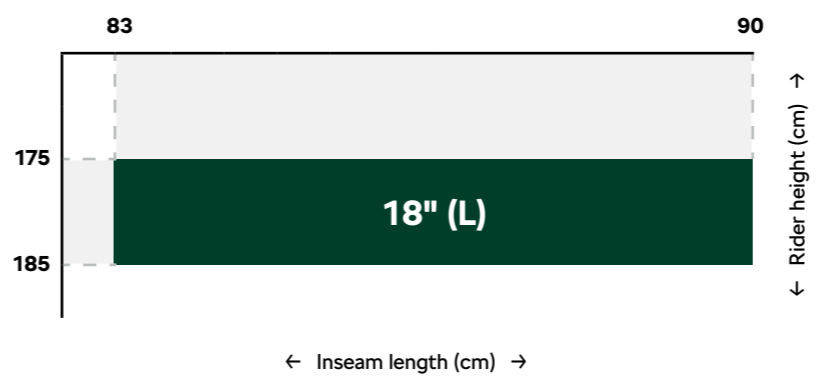

Size selection

MTB, eMTB

* This size is available only for MTB

Road Bike

eCross

Kids Bike

For further information
please visit us at
www.welovecycling.com

We Love
Cycling