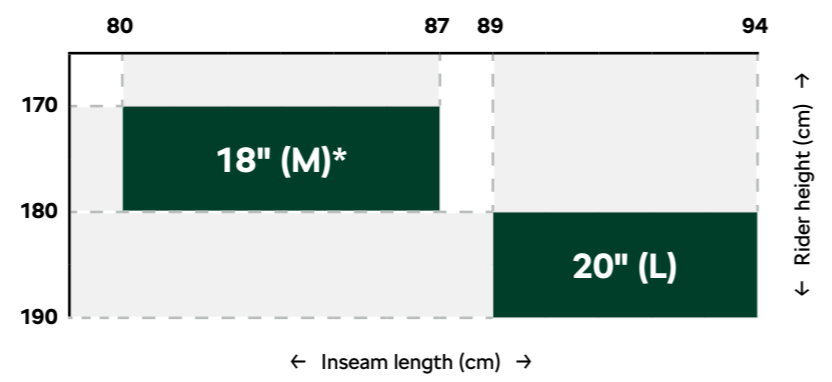

Size selection

MTB, eMTB