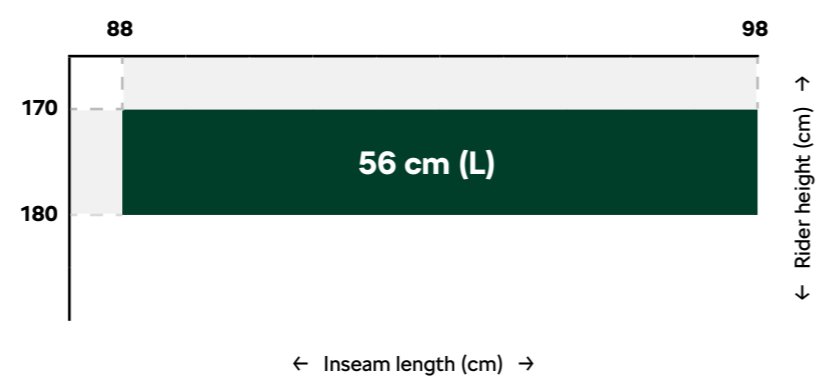

Size selection

MTB, eMTB

* This size is available only for MTB

Road Bike

eCross

Kids Bike