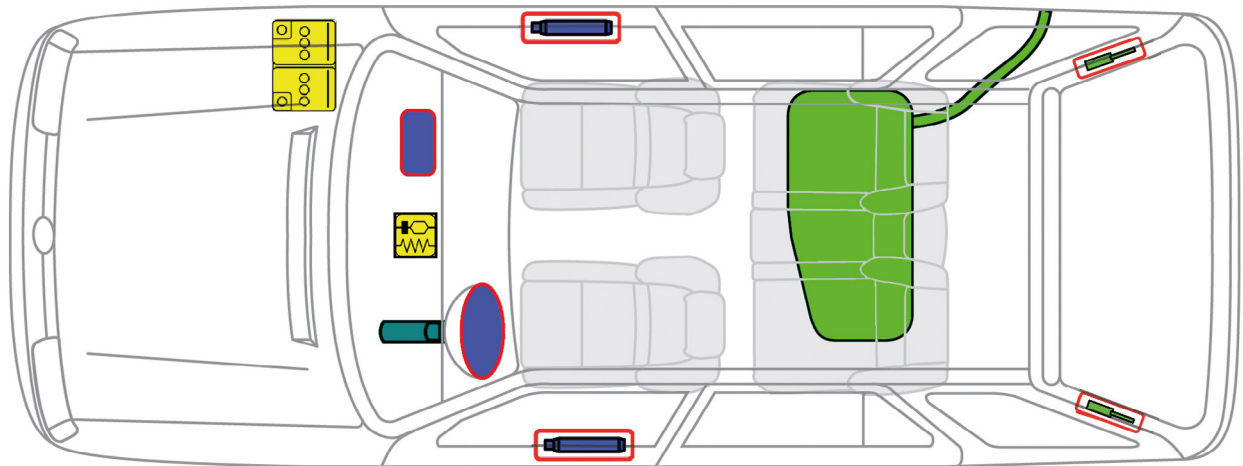

# ŠKODA FELICIA COMBI (1995 - 2001)

Legend

	Airbag		High strength zone		SRS control unit
	Battery low voltage		Stored gas inflator		Gas strut / Preloaded spring
	Fuel tank				