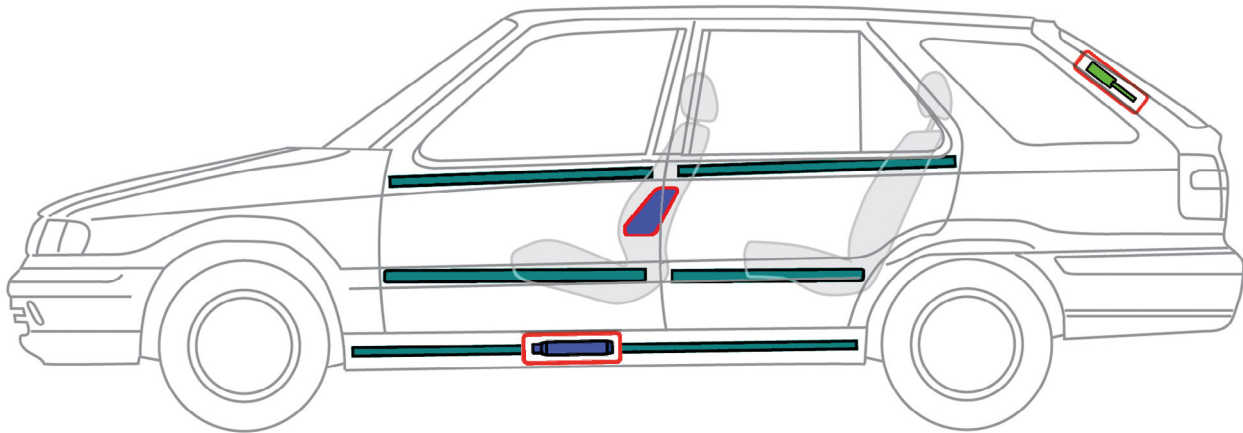

# ŠKODA FELICIA COMBI (1995 - 2001)

Legend

	Airbag		High strength zone		SRS control unit
	Battery low voltage		Stored gas inflator		Gas strut / Preloaded spring
	Fuel tank				