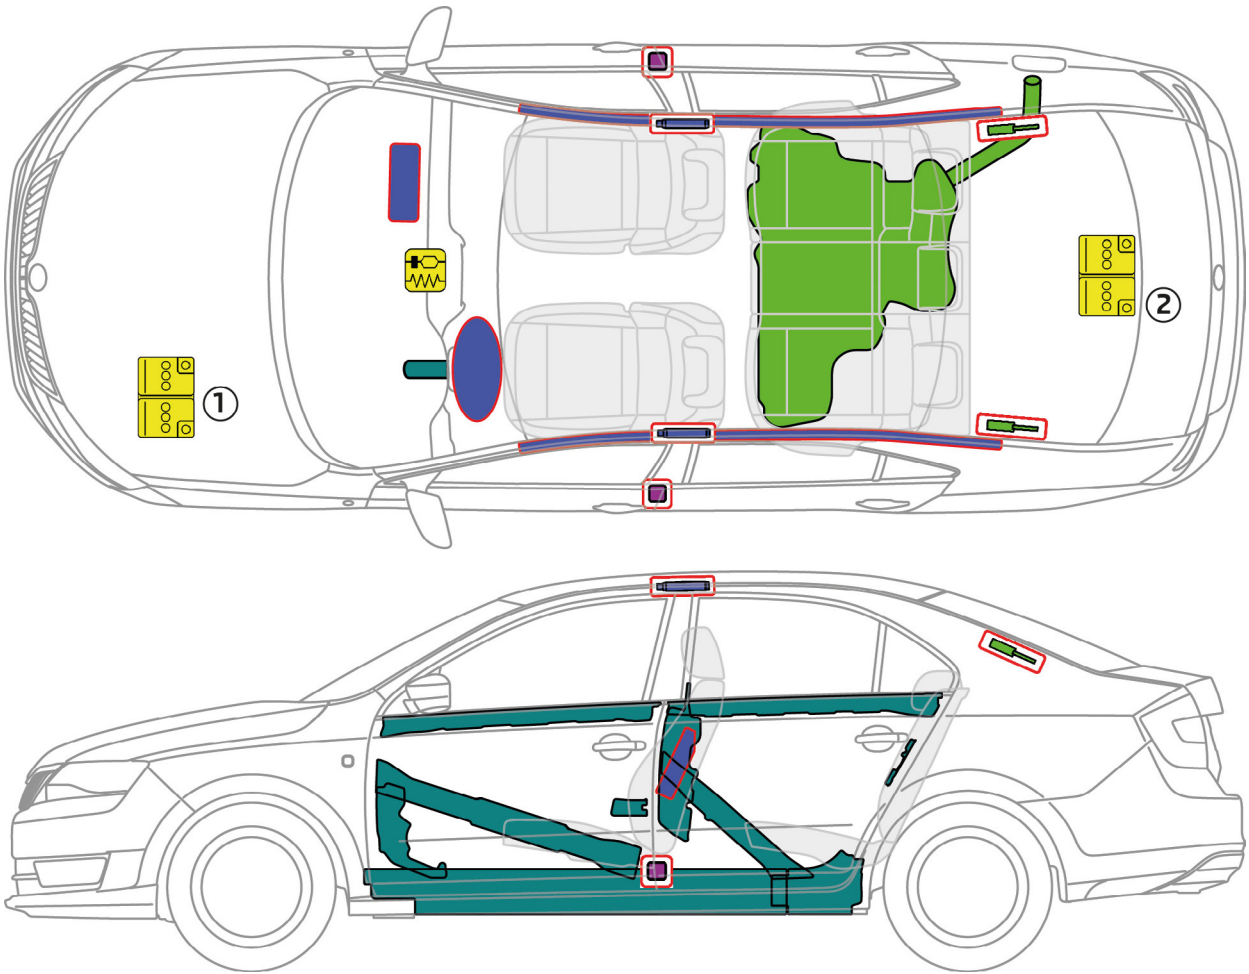

ŠKODA RAPID (from 2012)

- ① All vehicles except engine 1.6 ltr./85 kW DI CR
- ② All vehicles with engine 1.6 ltr./85 kW DI CR

Legend

	Airbag		High strength zone		SRS control unit
	Battery low voltage		Stored gas inflator		Gas strut / Preloaded spring
	Fuel tank		Seat belt pretensioner		