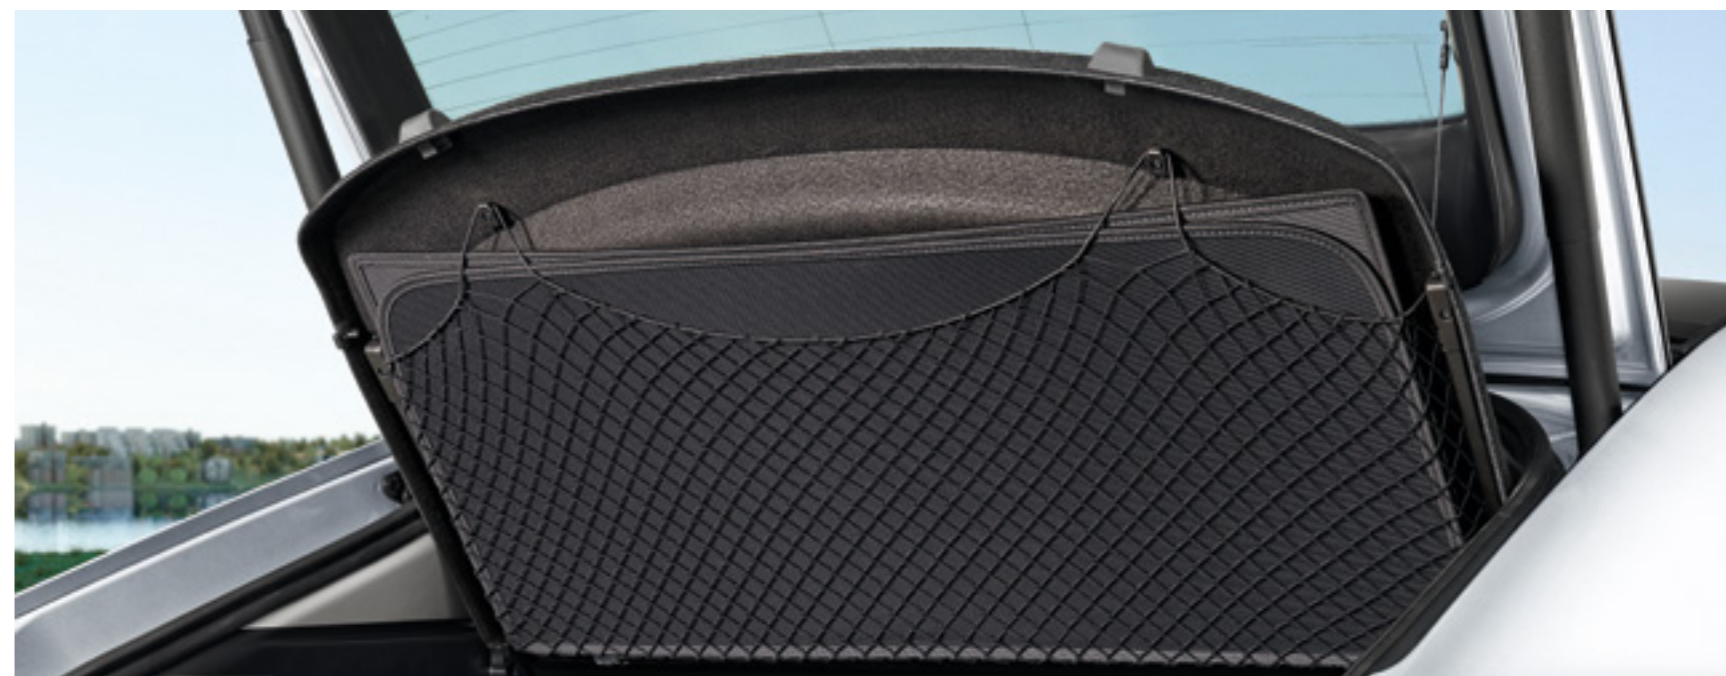

Net under parcel shelf
5LE 065 110C | ENYAQ COUPÉ iV