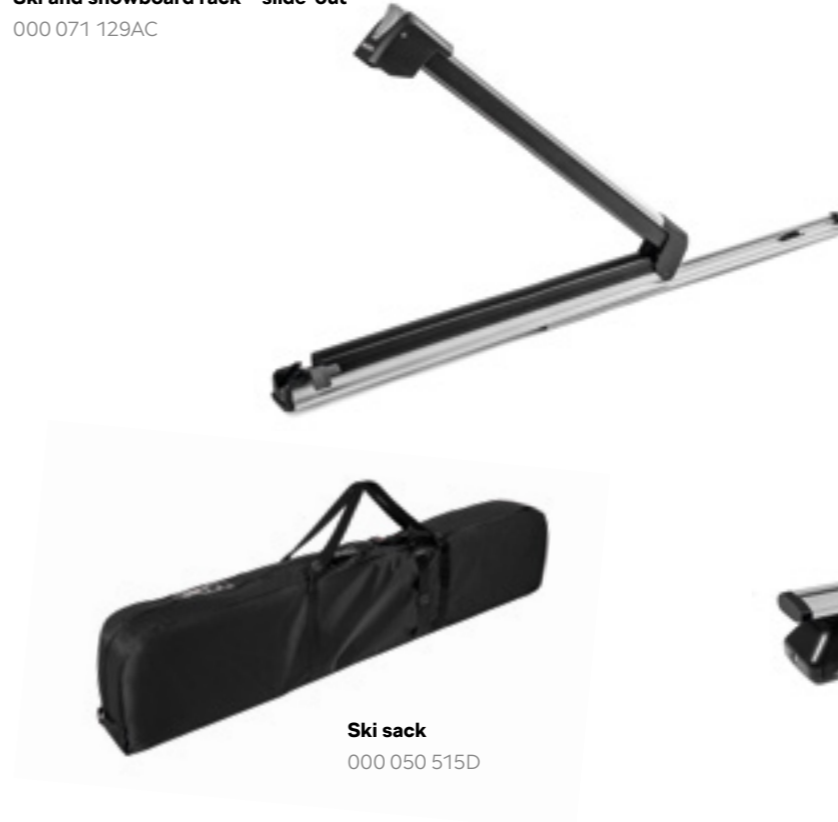

5LA 092 160B + 5LA 055 204 + 5LA 055 204A | for vehicles without towbar preparation

Transverse roof rack

5LG 071 151 | ENYAQ iV

Lockable bicycle rack

000 071 128P | aluminium

000 071 128D | stainless steel

Basic roof rack

5LE 071 126 | ENYAQ COUPÉ iV

Ski and snowboard rack – slide-out

000 071 129AC

Ski sack

000 050 515D

Ski and snowboard rack

000 071 129AA