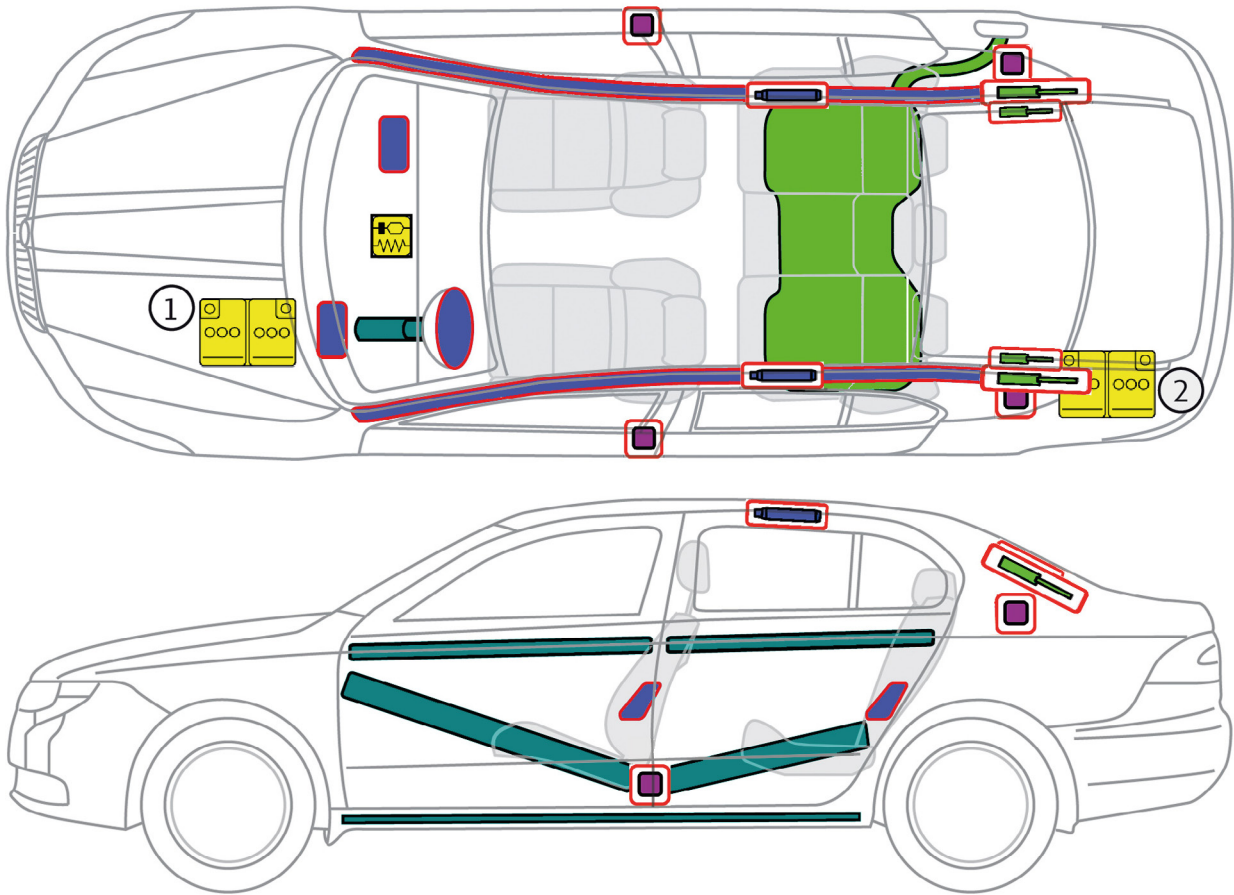

ŠKODA SUPERB II (2008 - 2015)

- ① All vehicles except engine 3.6 ltr./191 kW
- ② All vehicles with engine 3.6 ltr./191 kW

Legend

	Airbag		High strength zone		SRS control unit
	Battery low voltage		Stored gas inflator		Gas strut / Preloaded spring
	Fuel tank		Seat belt pretensioner		