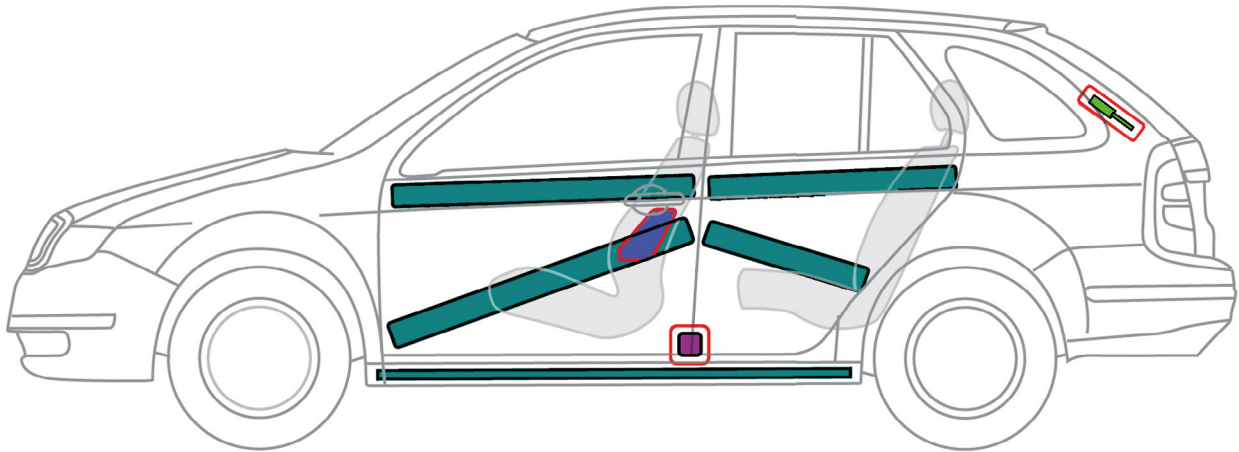

# ŠKODA FABIA COMBI I (2000 - 2007)

Legend

	Airbag		High strength zone		SRS control unit
	Battery low voltage		Seat belt pretensioner		Gas strut / Preloaded spring
	Fuel tank				