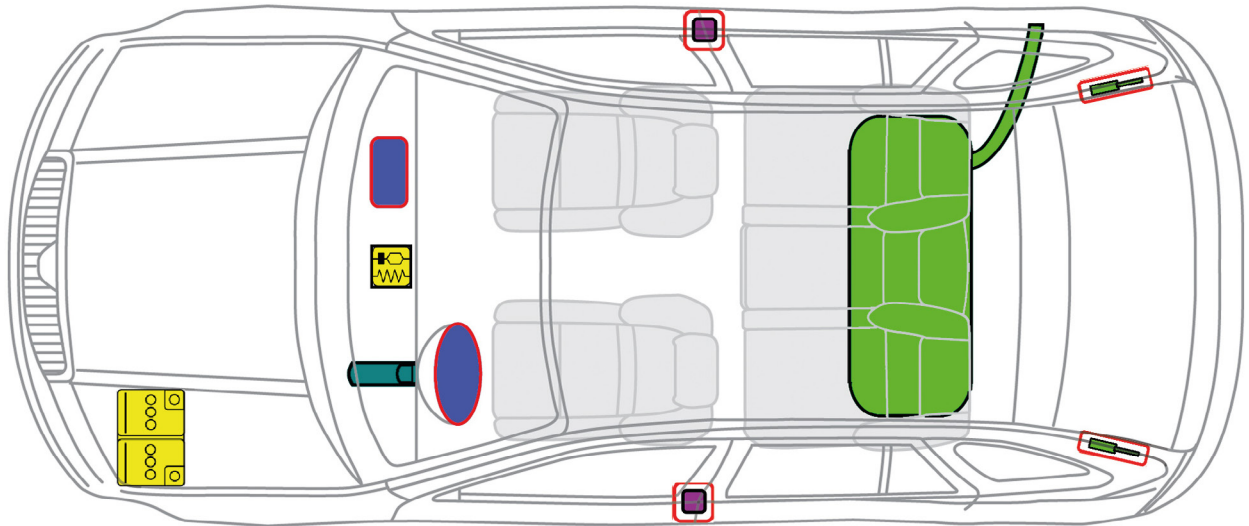

# ŠKODA FABIA COMBI I (2000 - 2007)

Legend

	Airbag		High strength zone		SRS control unit
	Battery low voltage		Seat belt pretensioner		Gas strut / Preloaded spring
	Fuel tank				