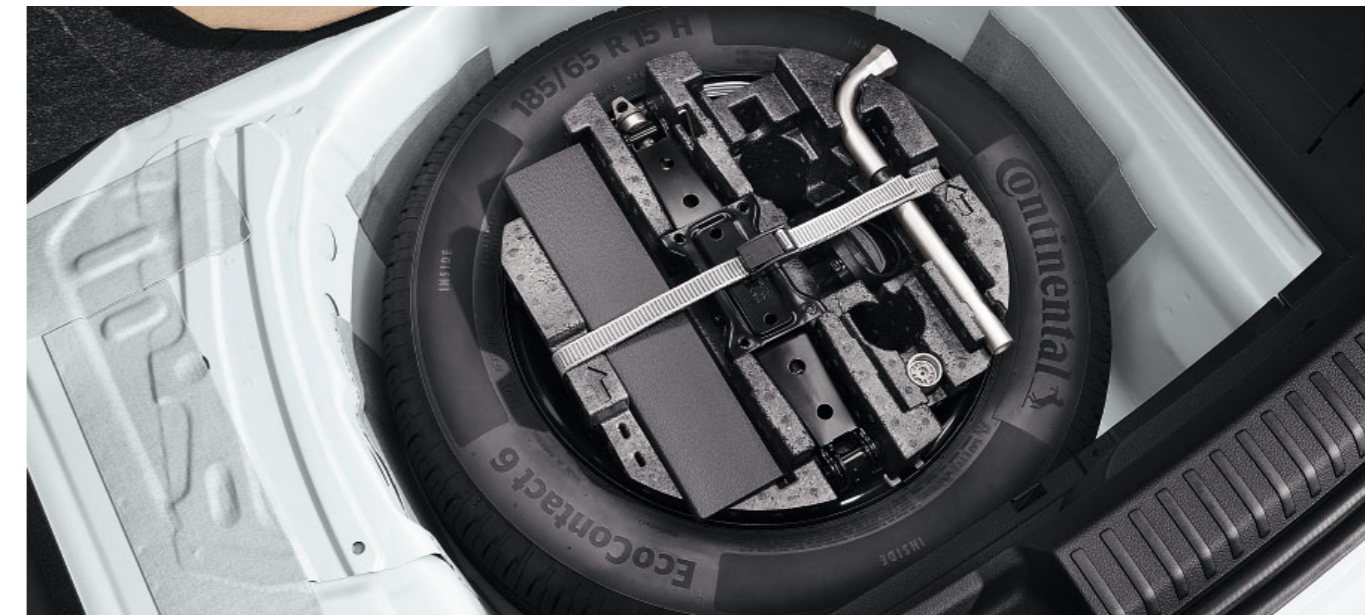

Spare wheel set

6VA 093 860

15" spare wheel

6VA 601 011A | 5,5J × 15" ET40