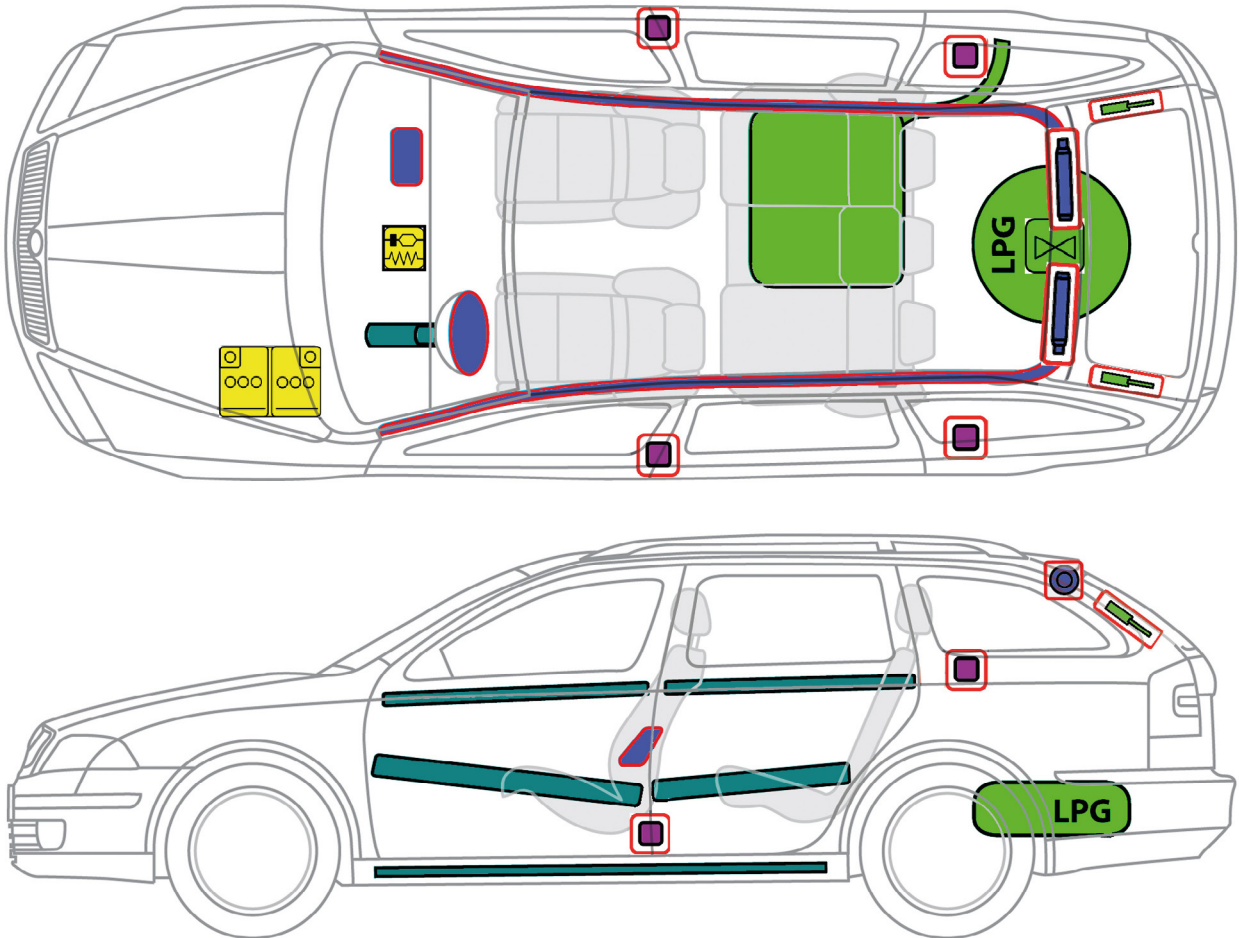

# ŠKODA OCTAVIA COMBI II LPG (2009 - 2013)

MPI

Legend

	Airbag		High strength zone		SRS control unit		Battery low voltage
	Stored gas inflator		Gas strut / Preloaded spring		Fuel tank		Seat belt pretensioner
	Safety valve		Gas tank				