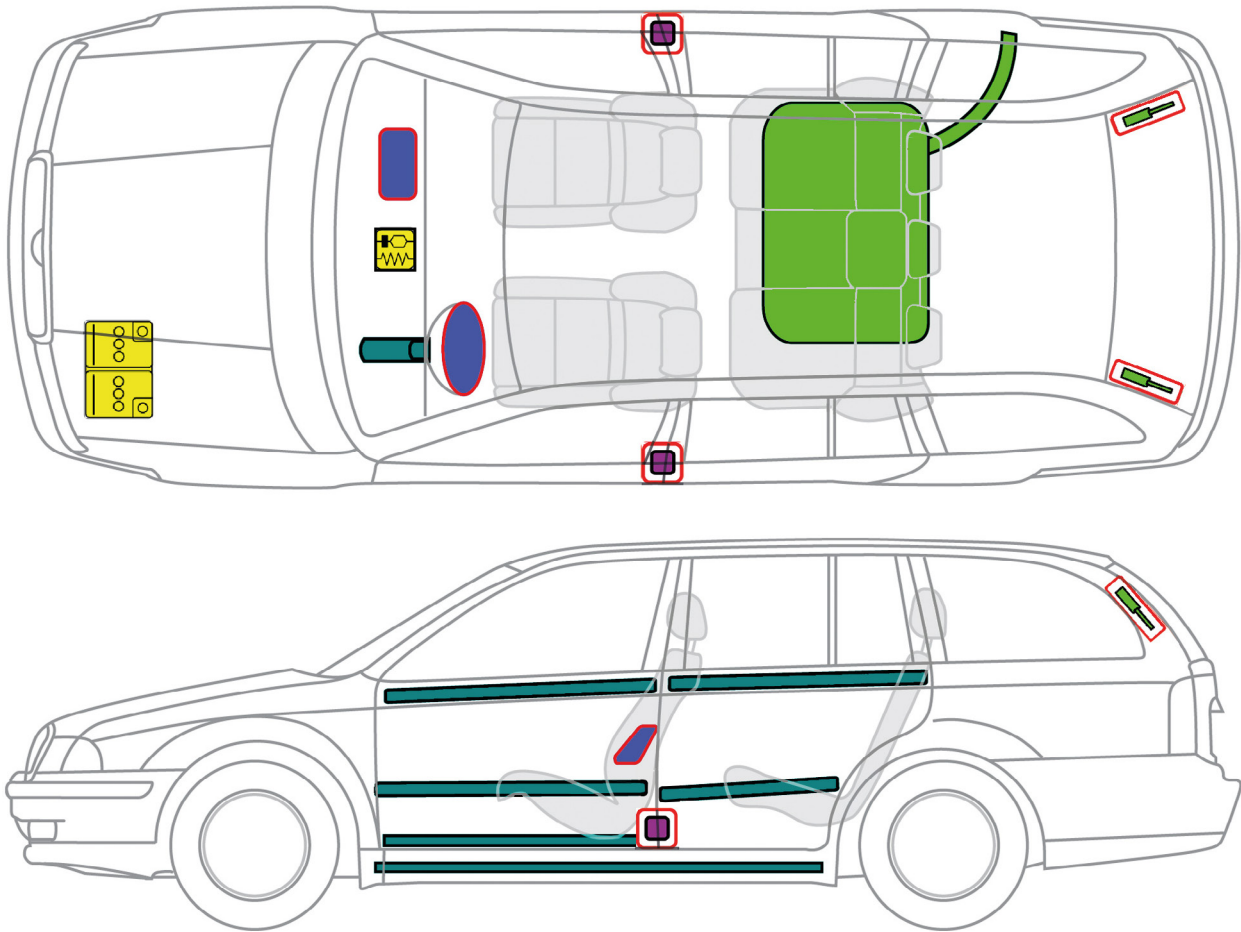

ŠKODA OCTAVIA COMBI I (2000 - 2010)

Legend

	Airbag		High strength zone		SRS control unit
	Battery low voltage		Seat belt pretensioner		Gas strut / Preloaded spring
	Fuel tank				