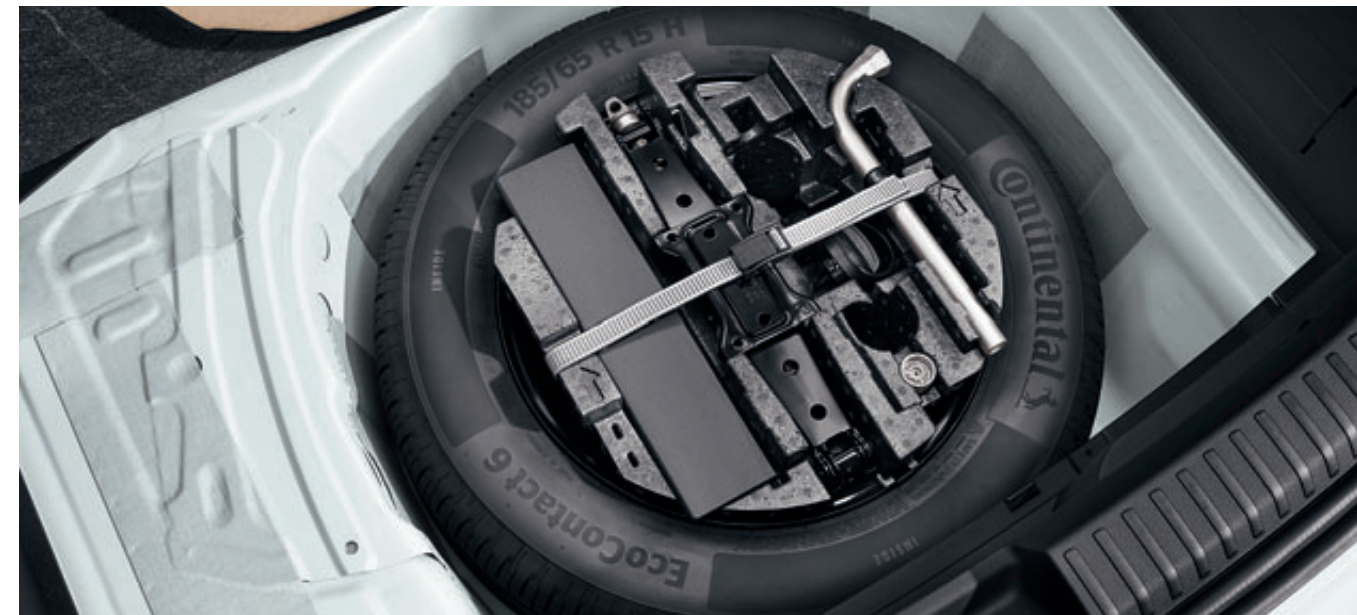

Spare wheel set

6VA 093 860A

15" spare wheel*

6VA 601 011F | 5,5J x 15" ET40 185/65 R15