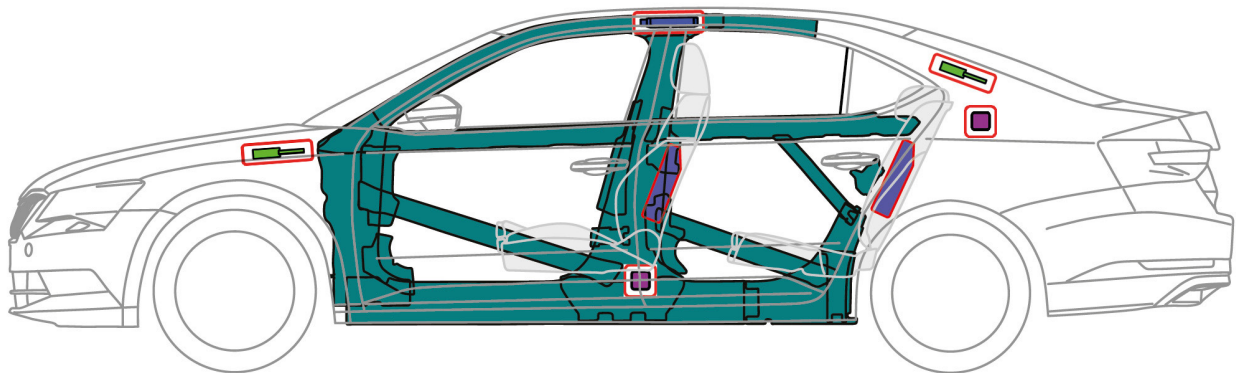

# ŠKODA SUPERB III (from 2015)

Legend

	Airbag		High strength zone		SRS control unit
	Battery low voltage		Stored gas inflator		Gas strut / Preloaded spring
	Fuel tank		Seat belt pretensioner		