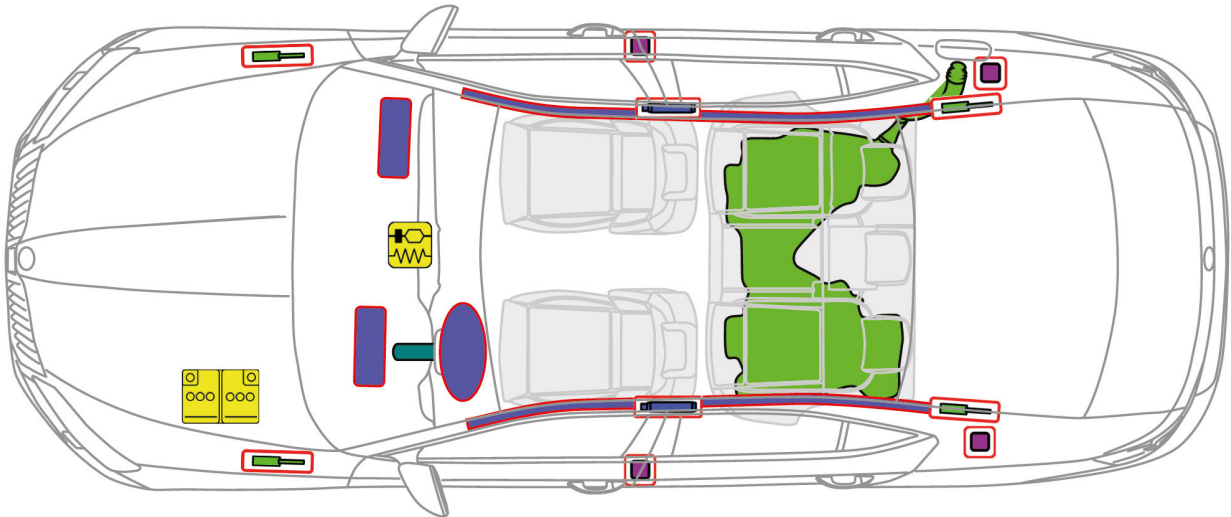

# ŠKODA SUPERB III (from 2015)

Legend

	Airbag		High strength zone		SRS control unit
	Battery low voltage		Stored gas inflator		Gas strut / Preloaded spring
	Fuel tank		Seat belt pretensioner		