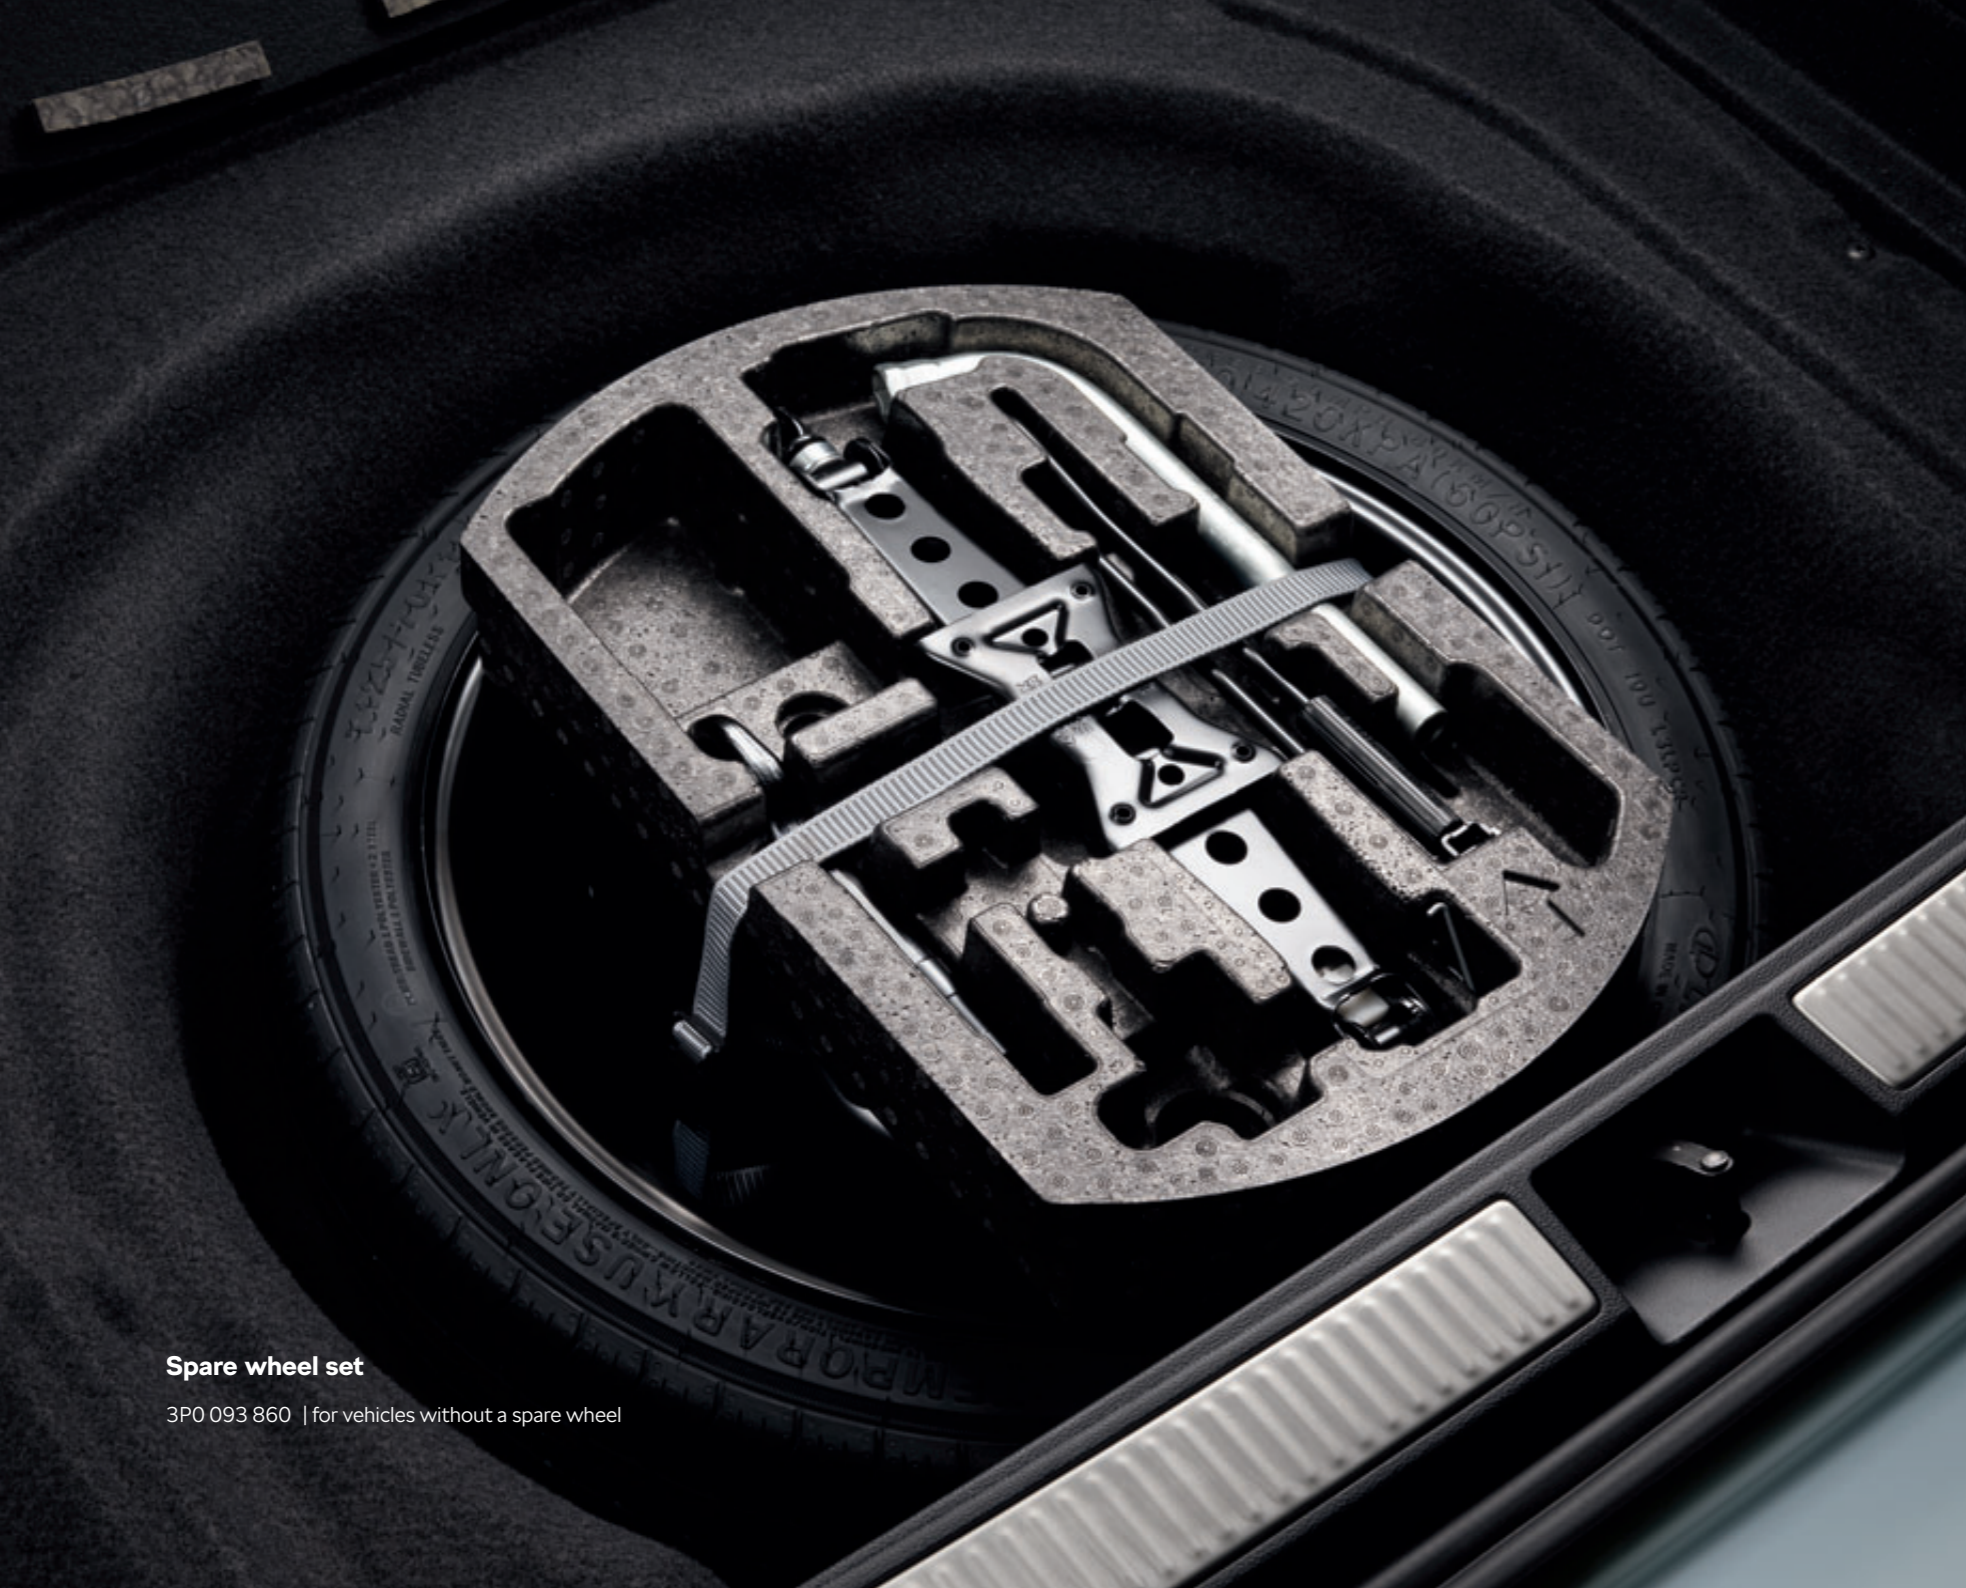

000 019 819A

Spare wheel set

3P0 093 860 | for vehicles without a spare wheel

**Assembly
manual**

18" Spare wheel – space saver*

3P0 073 098A | 4.0J x 18" ET28 125/70 R18

Snow chains

000 091 387AP | for 16" and 17" wheel