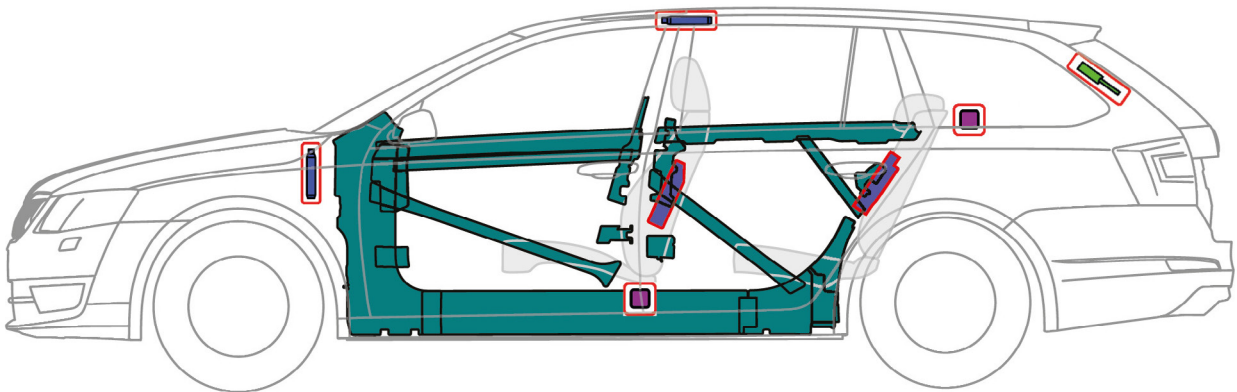

ŠKODA OCTAVIA COMBI III (from 2013)

Legend

	Airbag		High strength zone		SRS control unit
	Battery low voltage		Stored gas inflator		Gas strut / Preloaded spring
	Fuel tank		Seat belt pretensioner		Pedestrian protection active system Up to CW 21/2013