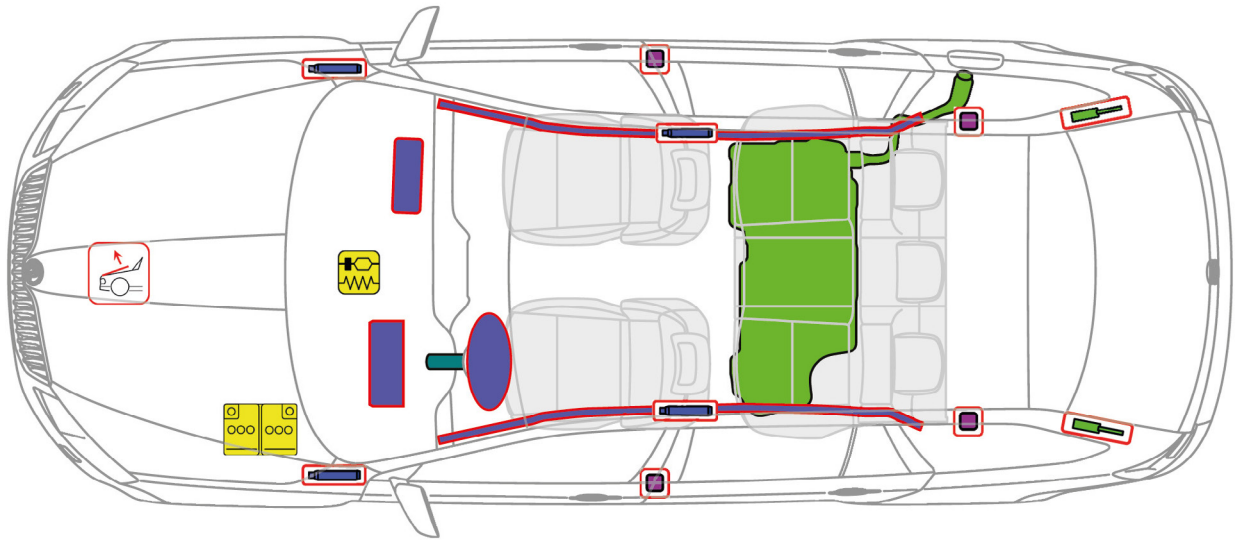

ŠKODA OCTAVIA COMBI III (from 2013)

Legend

	Airbag		High strength zone		SRS control unit
	Battery low voltage		Stored gas inflator		Gas strut / Preloaded spring
	Fuel tank		Seat belt pretensioner		Pedestrian protection active system Up to CW 21/2013