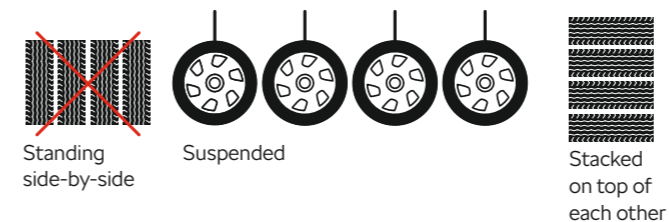

Tyres with rim